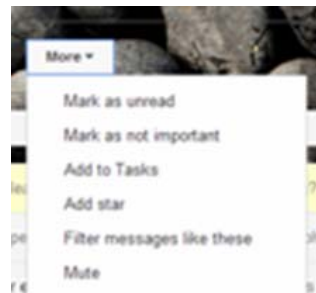

7. More (additional options under here)