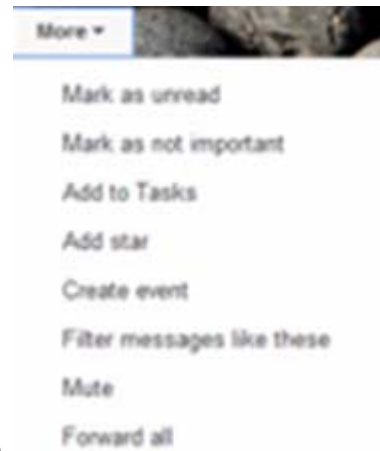

7. More (Additional options found here)